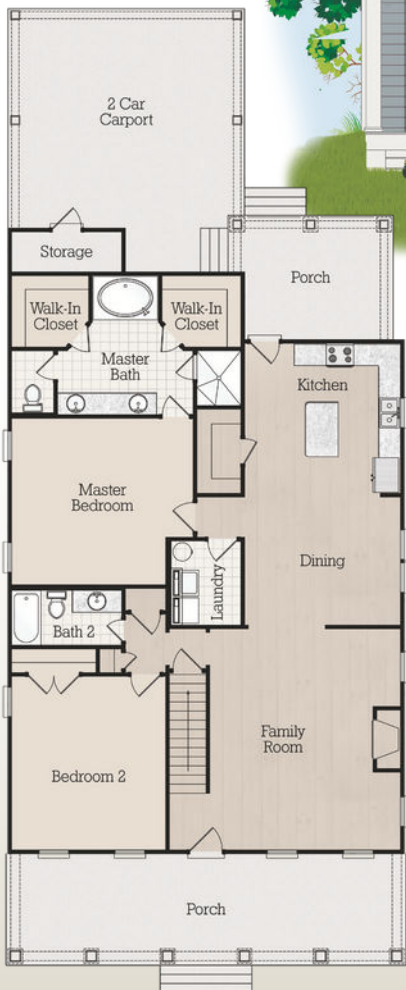

# the savannah b

5 BEDROOMS | 4 BATHS

3302 sq. ft.

1st Floor

2nd Floor

*\*All plans and dimensions may vary  
Parking options may vary*

[RiverchaseHomes.build](http://RiverchaseHomes.build)

Information herein is subject to change without notice or obligation.