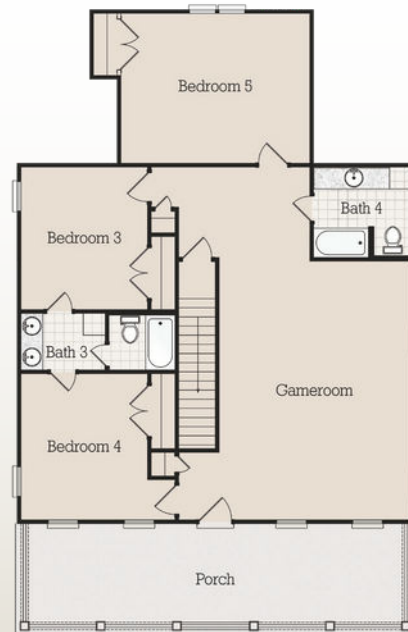

# the savannah b

5 BEDROOMS | 4 BATHS

3302 sq. ft.

1st Floor

2nd Floor

*\*All plans and dimensions may vary  
Parking options may vary*

[RiverchaseHomes.build](http://RiverchaseHomes.build)

Information herein is subject to change without notice or obligation.