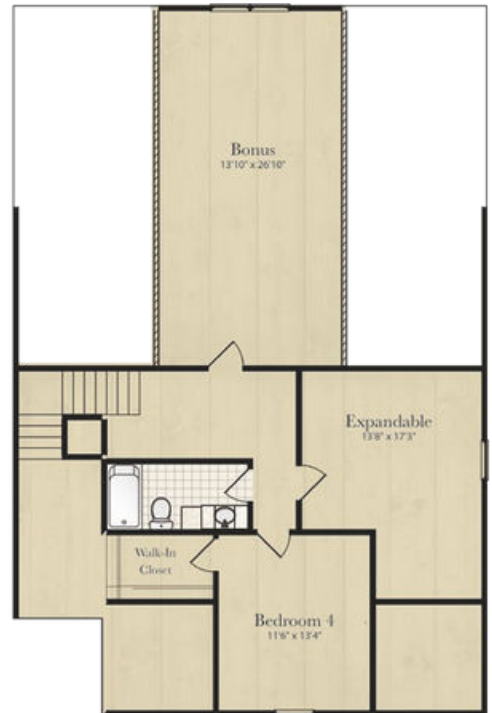

The Dexter

- 4 Bedrooms
- 3 Baths
- First Floor 1,859 SF
- Second Floor 750 SF
- Porches 310 SF

GIVE US A CALL AT 334-657-9253

334.272.3200
TheWatersAL.com

Carport Option

**All plans and dimensions may vary
Parking options may vary*

1st Floor

2nd Floor