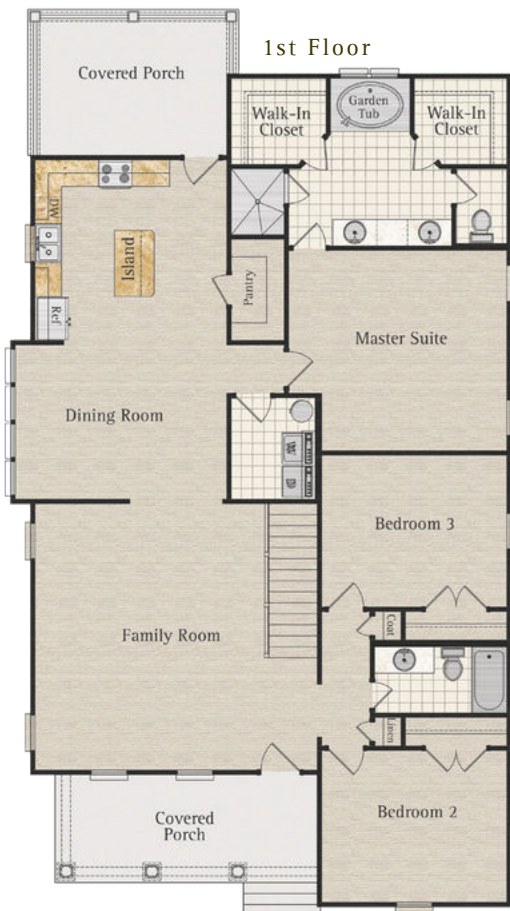

# lakeside basement

3 BEDROOMS | 3 BATHS  
2378 sq. ft.

*\*All plans and dimensions may vary  
Parking options may vary*

[RiverchaseHomes.build](http://RiverchaseHomes.build)

*Information herein is subject to change without notice or obligation.*