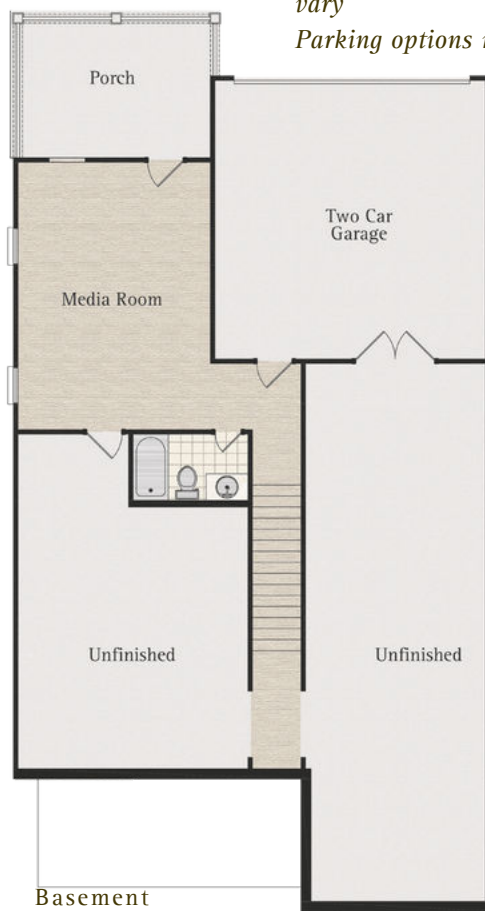

# lakeside basement

3 BEDROOMS | 3 BATHS  
2378 sq. ft.

*\*All plans and dimensions may vary  
Parking options may vary*

[RiverchaseHomes.build](http://RiverchaseHomes.build)

*Information herein is subject to change without notice or obligation.*