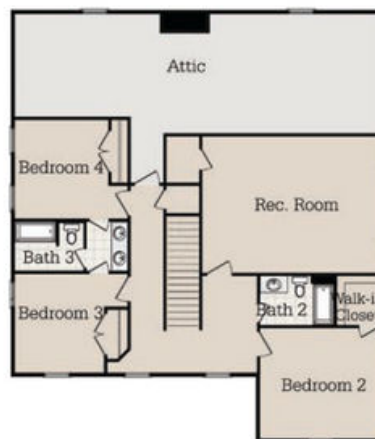

Your Family's Home is our Family Business

the wallace

4 bed / 3.5 baths
2813 SF

**All plans and dimensions may vary
Parking options may vary*

JimMathewsBuilder.com • 334.717.4380

Follow us on Social Media!    