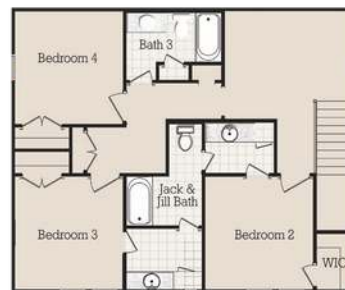

Your Family's Home is our Family Business

the pearl

4 bed / 3½ baths
2520 SF

JimMathewsBuilder.com • 334.717.4380

Follow us on Social Media!   

Jim
Mathews
Builder