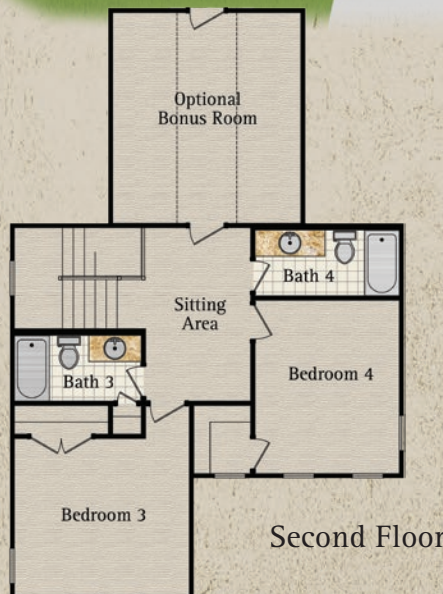

Riverchase
HOMES

rosemary b

4 BEDROOMS | 4 BATHS

2824 sq. ft.

Optional Bonus Room

246 sq. ft.

First Floor

Second Floor