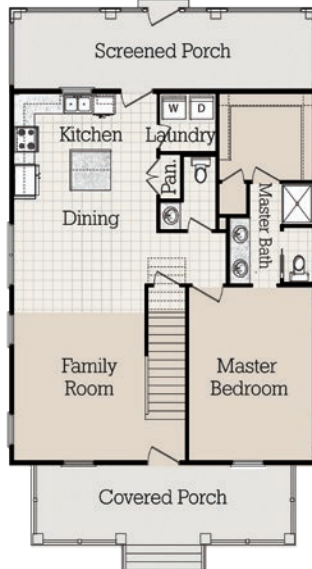

# the woodfield

3 bed / 2½ baths  
1994 SF

*\*All plans and dimensions may vary*

JimMathewsBuilder.com • 334.717.4380

Follow us on Social Media!   

**JMB** | Jim Mathews Builder