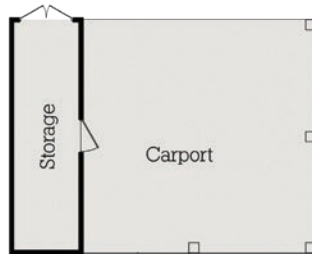

# the woodfield

3 bed / 2½ baths  
1994 SF

*\*All plans and dimensions may vary*

JimMathewsBuilder.com • 334.717.4380

Follow us on Social Media!   

**JMB** | Jim Mathews Builder