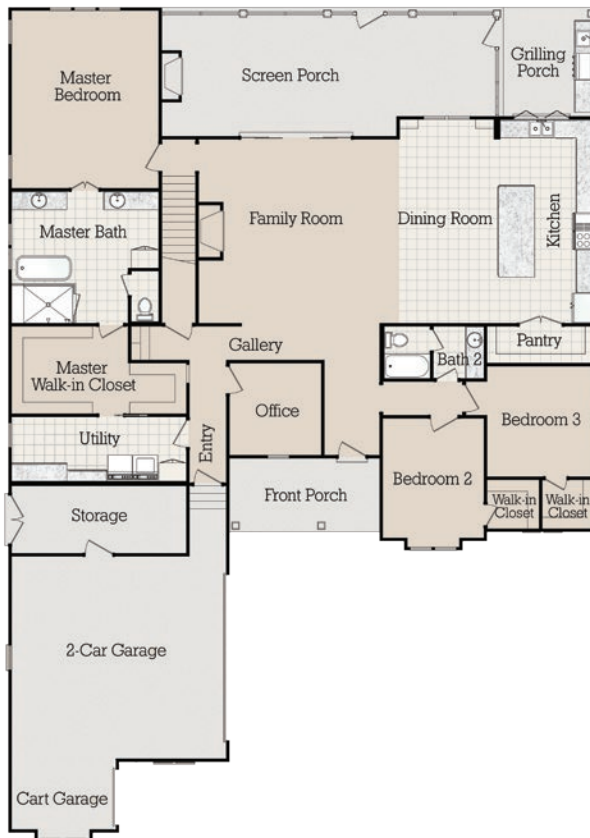

Your Family's Home is our Family Business

the jimberly

4 bed / 3 baths
3,696 SF

**All plans and dimensions may vary*

JimMathewsBuilder.com • 334.717.4380

Follow us on Social Media!    

JMB | Jim Mathews Builder