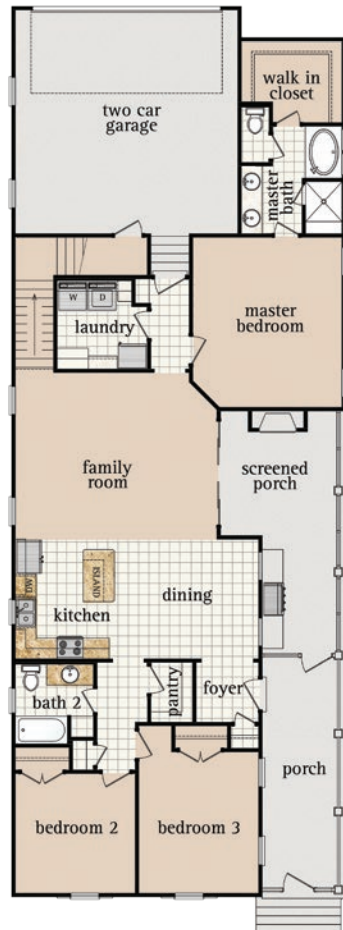

Your Family's Home is our Family Business

the drake 4

4 bed / 3 baths
2090 SF
2422 SF with
bonus room

**All plans and dimensions may vary*

JimMathewsBuilder.com • 334.717.4380

Follow us on Social Media!

JMB | Jim Mathews Builder