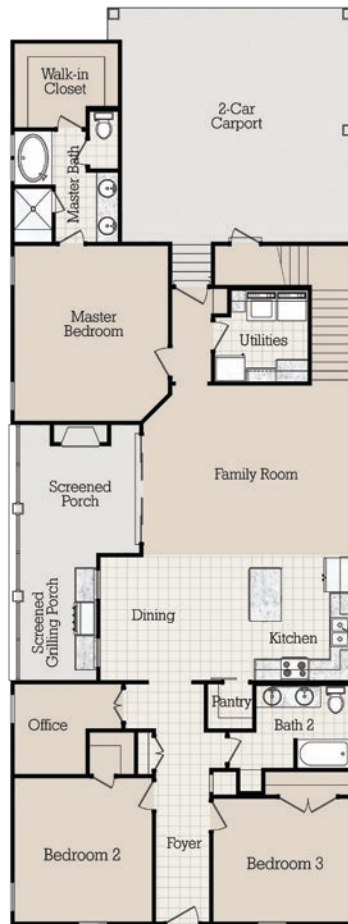

Your Family's Home is our Family Business

the cater b

4 bed / 3 baths
2692 SF

**All plans and dimensions may vary*

JimMathewsBuilder.com • 334.717.4380

Follow us on Social Media!   

JMB | Jim Mathews Builder