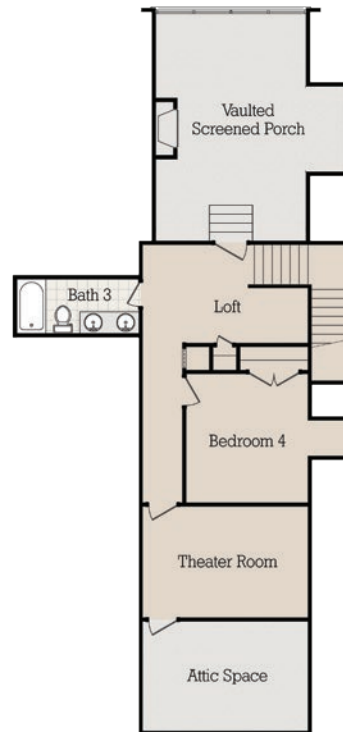

Your Family's Home is our Family Business

the cater b

4 bed / 3 baths
2692 SF

**All plans and dimensions may vary*

JimMathewsBuilder.com • 334.717.4380

Follow us on Social Media!   

JMB | Jim Mathews Builder