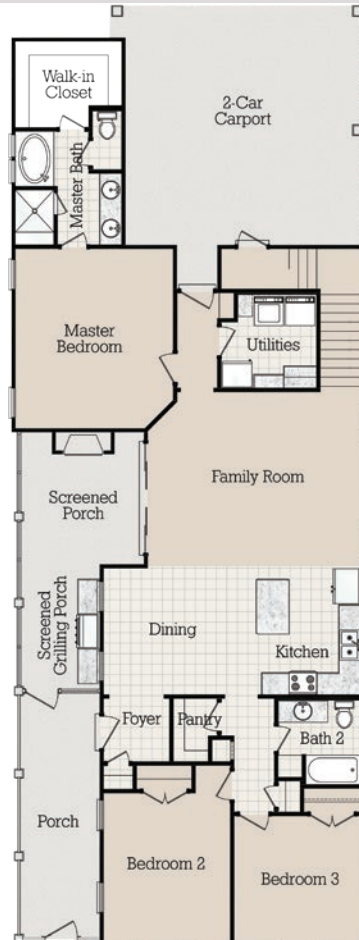

# the cater a

4 bed / 3 baths  
2192 SF

*\*All plans and dimensions may vary*

JimMathewsBuilder.com • 334.717.4380

Follow us on Social Media!

**JMB** | Jim Mathews Builder