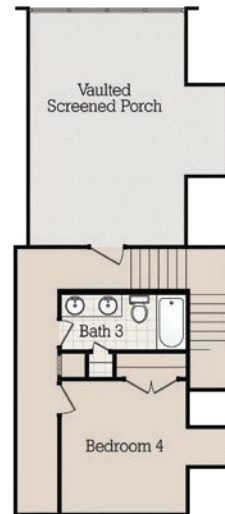

# the cater a

4 bed / 3 baths  
2192 SF

*\*All plans and dimensions may vary*

JimMathewsBuilder.com • 334.717.4380

Follow us on Social Media!

**JMB** | Jim Mathews Builder