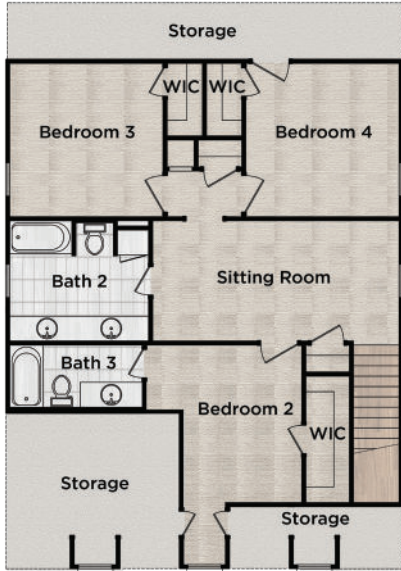

THE AVONDALE B

4 BEDROOMS / 3½ BATHS 2,759 SF

* All plans and dimensions may vary